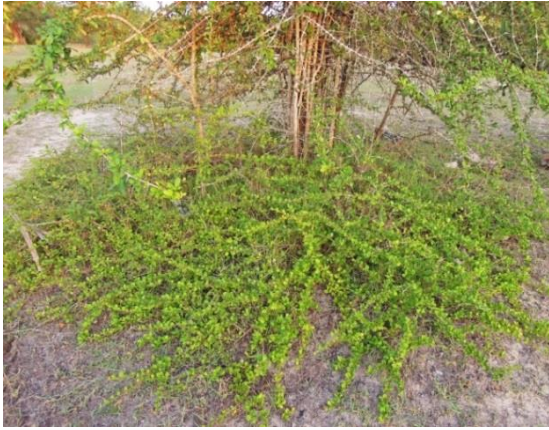

*Catunaregam spathulifolia* (Rubiaceae) : Herb, Shrub or Tree ?

Structural details of herbaceous, shrubby and tree phases

Patrick BLANC

Circular herbaceous phase and separate erect trunks

Separate trunks emerging from a single prostrate individual

Early basal fusing stage of a multi trunked individual

Multi stemmed individual fused in a single basal trunk