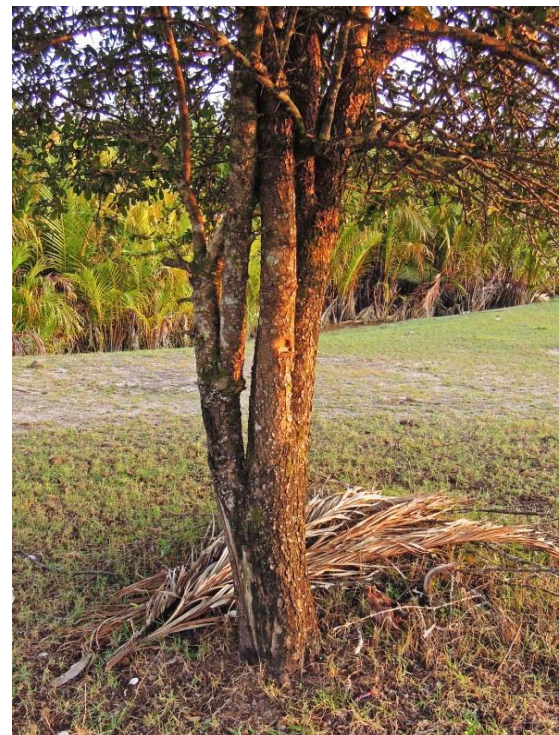

*Catunaregam spathulifolia* (Rubiaceae) : Herb, Shrub or Tree ?

Structural details of herbaceous, shrubby and tree phases

Patrick BLANC

Circular herbaceous phase and separate erect trunks

Separate trunks emerging from a single prostrate individual

Early basal fusing stage of a multi trunked individual

Multi stemmed individual fused in a single basal trunk